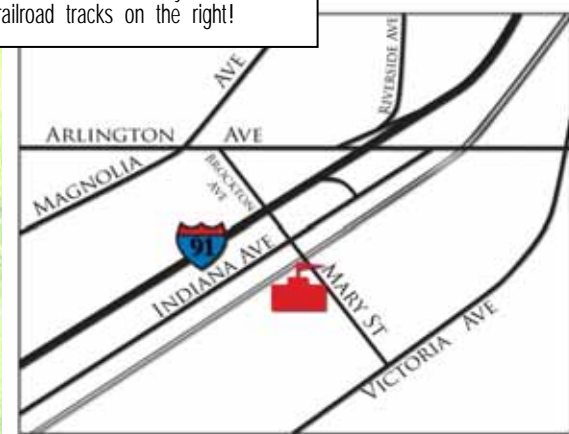

## Mary Street Self Storage

The self storage facility that doesn't look like one!

3248 Mary Street  
Riverside, CA 92506  
Phone: (951) 682-1999

HALF OFF  
FIRST MONTH'S  
RENT WITH  
THIS  
FLYER!!!

Trust us with  
your Treasures

From the 91 East...

Take ramp right toward Arlington Ave. Turn right on Indiana Ave. Turn left on Mary St. We're just past the railroad tracks on the right!

From the 91 West...

Take ramp right toward Arlington Ave. Keep straight onto Riverside Ave. Turn left on Arlington Ave. Turn right on Indiana Ave. Turn left on Mary St. We're just past the railroad tracks on the right!